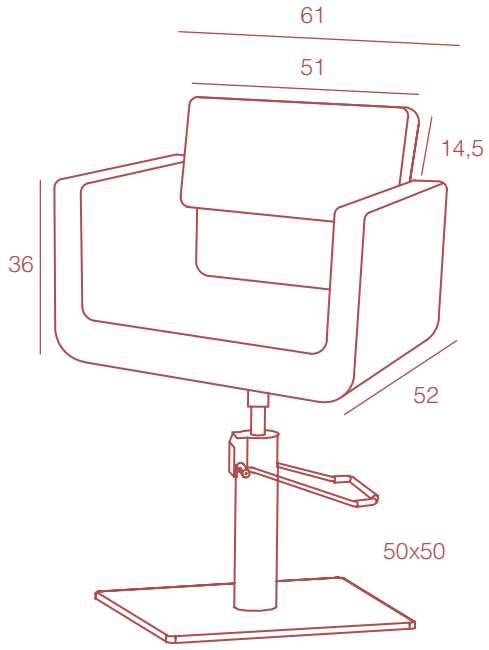

## STYLING CHAIR

REF. / RZC006.A12

product:  
61x57x47/60 cm  
packing:  
66x66x62 cm

PVC

29  
32  
kg

①

Clean with mild soap and water.