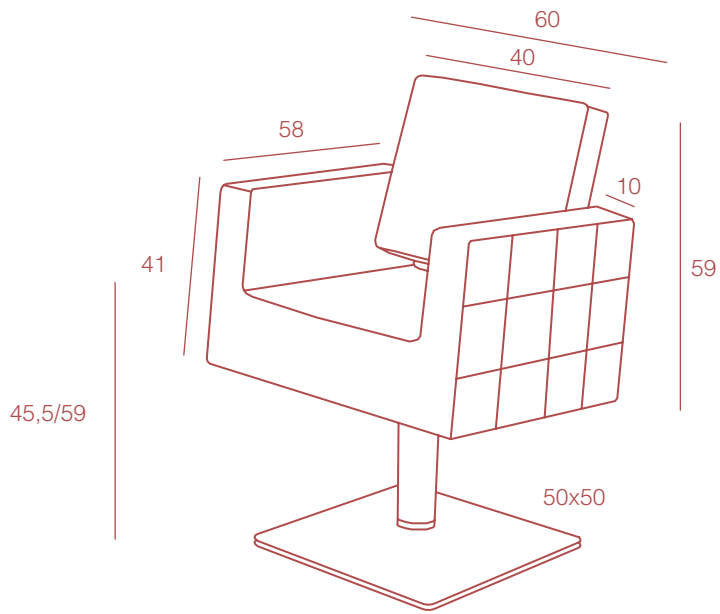

# Brando

STYLING CHAIR

REF. / RZC002.A12

product:  
60x69x45/59 cm  
packing:  
72x63x67 cm

PVC

38,5  
41,5  
kg

Clean with mild soap and water.