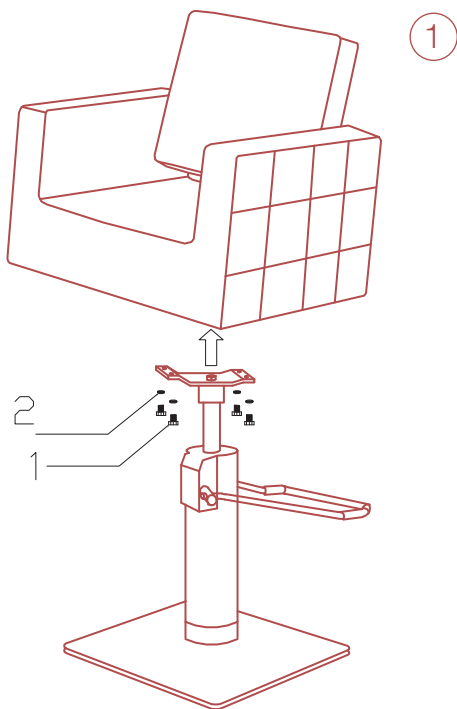

# Brando

STYLING CHAIR

REF. / RZC002.A12

product:  
60x69x45/59 cm  
packing:  
72x63x67 cm

PVC

38,5  
41,5  
kg

Clean with mild soap and water.