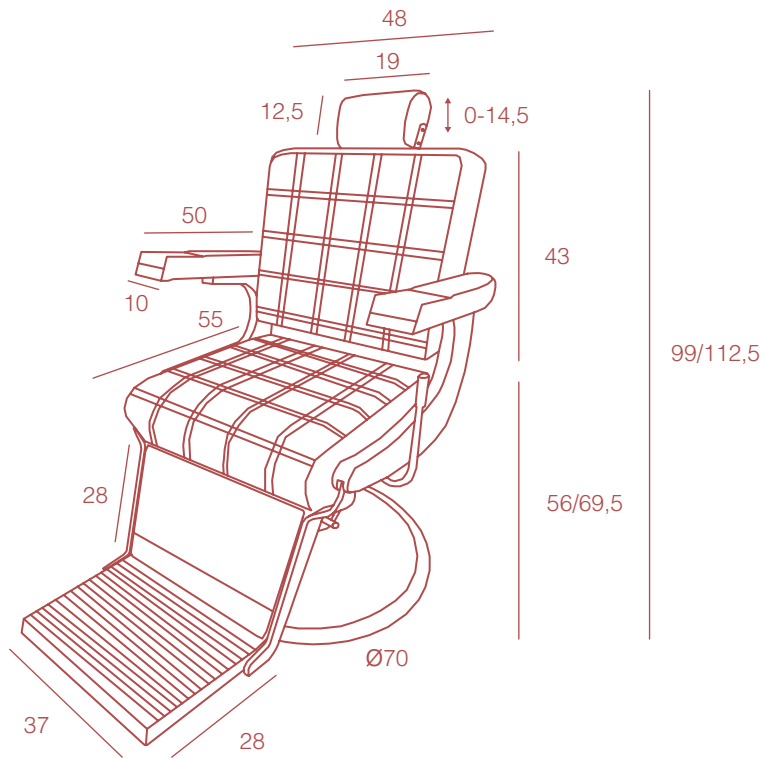

# Bessone

BARBER CHAIR

REF. / RZB004.A12

product:  
69x140x56/69,5 cm  
packing:  
80x75x83 cm

PVC

61  
69  
kg

Clean with mild soap and water.