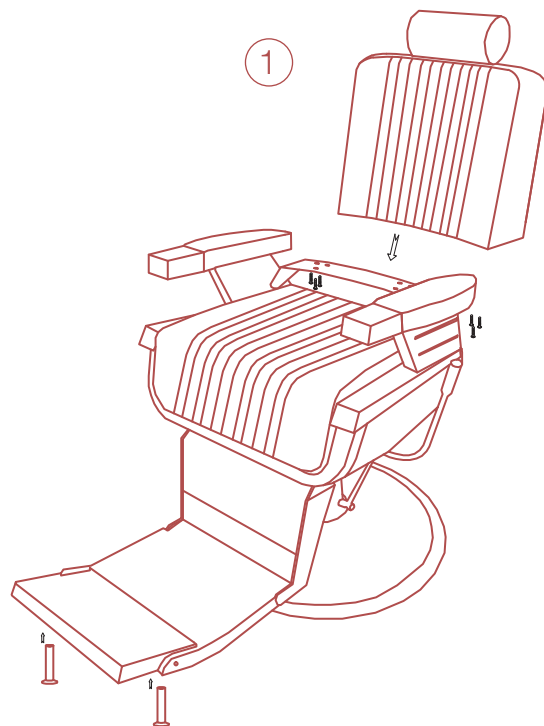

# Grateau

BARBER CHAIR

REF. / RZB002.A12

product:  
70x140x66/79 cm  
packing:  
80x75x83 cm

PVC

62,5  
71  
kg

Clean with mild soap and water.