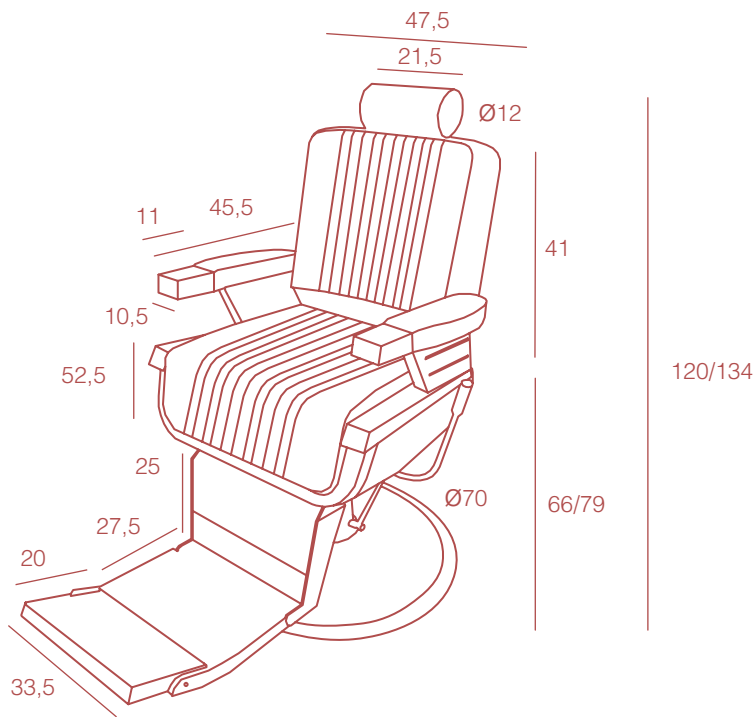

# Grateau

BARBER CHAIR

REF. / RZB002.A12

product:  
70x140x66/79 cm  
packing:  
80x75x83 cm

PVC

62,5  
71  
kg

Clean with mild soap and water.